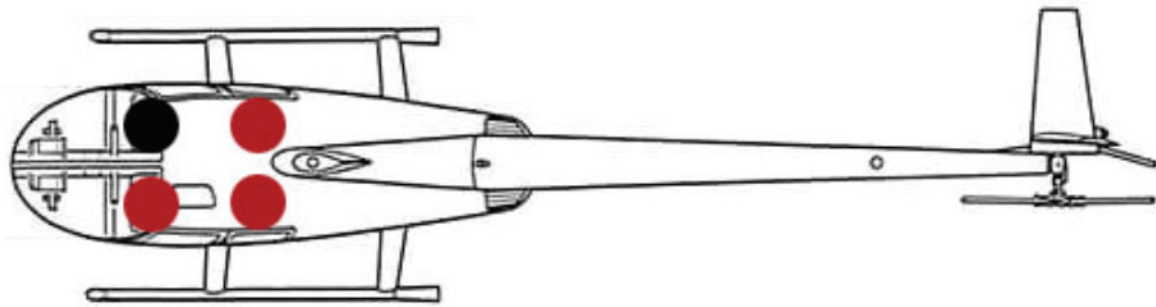

CAPE TOWN
HELICOPTERS

Robinson R44

R44 SEATING

TECHNICAL SPECIFICATIONS:

• Registration:	ZS-HIE ZS-HIM	• Boot Space:	No
• Base:	Cape Town, South Africa	• Max Altitude:	Scenic Flights & Experiences – 4 000 ft
• Year of Manufacture:	ZS-HIE in 2008 ZS-HIM in 2010	• Max speed:	180km p/h
• Number of Passengers:	3 pax + 1 pilot	• Range:	450km
• Cinema Style Seating:	No	• Aircon & Bose Noise Cancelling Headsets:	No